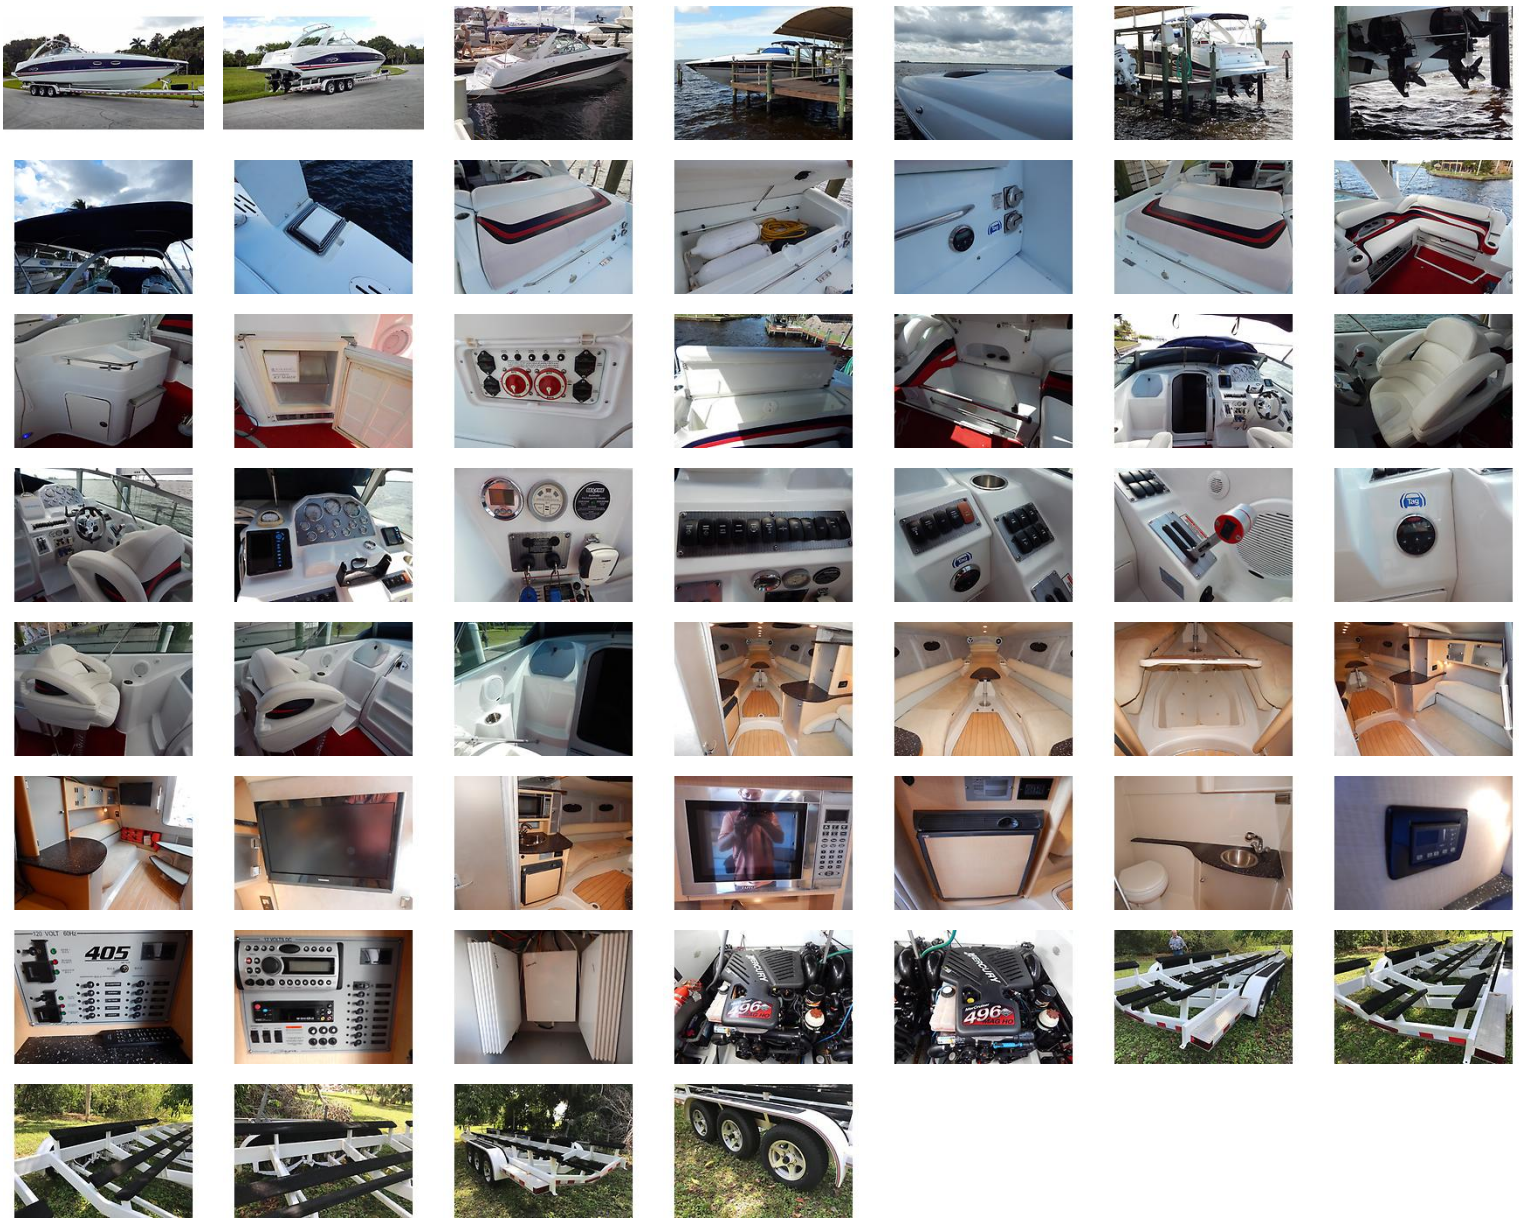

## OVERVIEW

Are you in the Market for a Loaded 40' Go Fast Boat? This 40' Baja High Performance has been freshwater kept until 2017 and show in excellent condition!

405 Baja Performance 2006 Twin Mercruisers 496 HO -Low Hours XR Drives with Showers Generator Cabin Air Conditioning Large Bimini with Front Curtains Lots of Seating in Cockpit and Cabin Custom Matching Trailer

Wet Bar

AM/FM CD Sirius Ready Stereo

Snap Out Carpet

Cup Holders

Radar Arch

Transom Hot & Cold Shower

Extended Swim Platform W/Ladder

Power Engine Hatch

**Mechanical and Electrical**

Twin MerCruiser 496HO With Bravo XR Outdrives

Kohler 7.3 KW Generator

Hot Water Heater Batteries Switches in Cockpit

Latham Marine Hydraulic Steering

Trim Tabs

Stainless Steel Props

# GALLERY