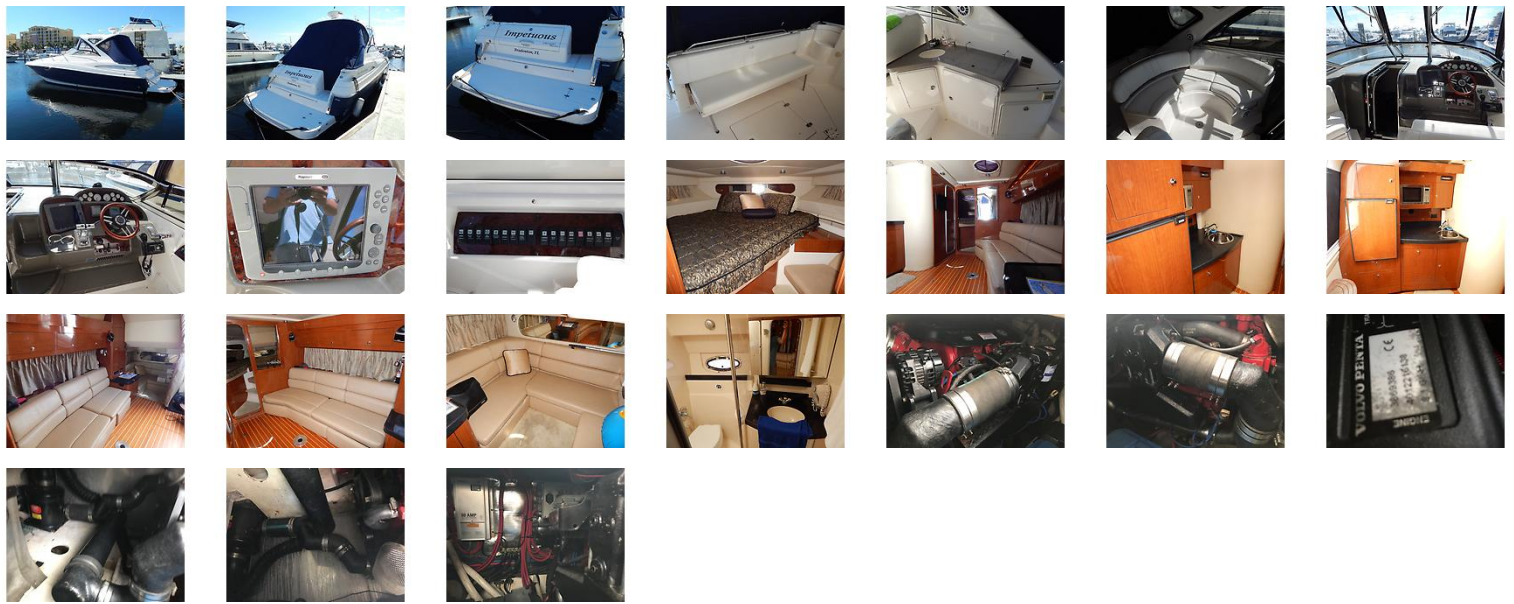

GALLERY

LOCATION MAP

WAYNE JOHNSON
All Captains Yacht Sales
1015 Riverside Dr. Ste 102
Palmetto, FL, US
Office: 941-773-3513
Mobile: 941-773-3513
Captwaynej@gmail.com